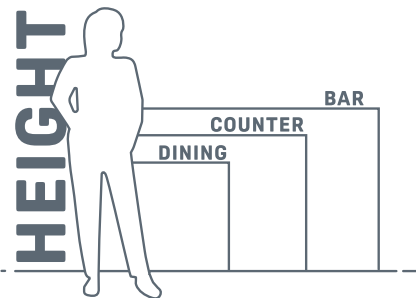

COUNTER
TABLE
36"
CHAIR
SEAT 25.25"
ARM 31.5"