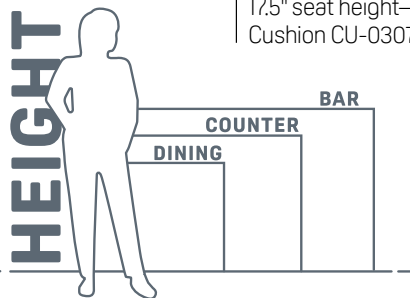

420 **SK-0408**
Skyline Captain's Dining Chair (right)
36" h x 23" d x 25" w — 34 lbs —
17.5" seat height — 24.5" arm height
Cushion CU-0307

DINING

TABLE
29.5"
CHAIR
SEAT 17.5"
ARM 24.5"