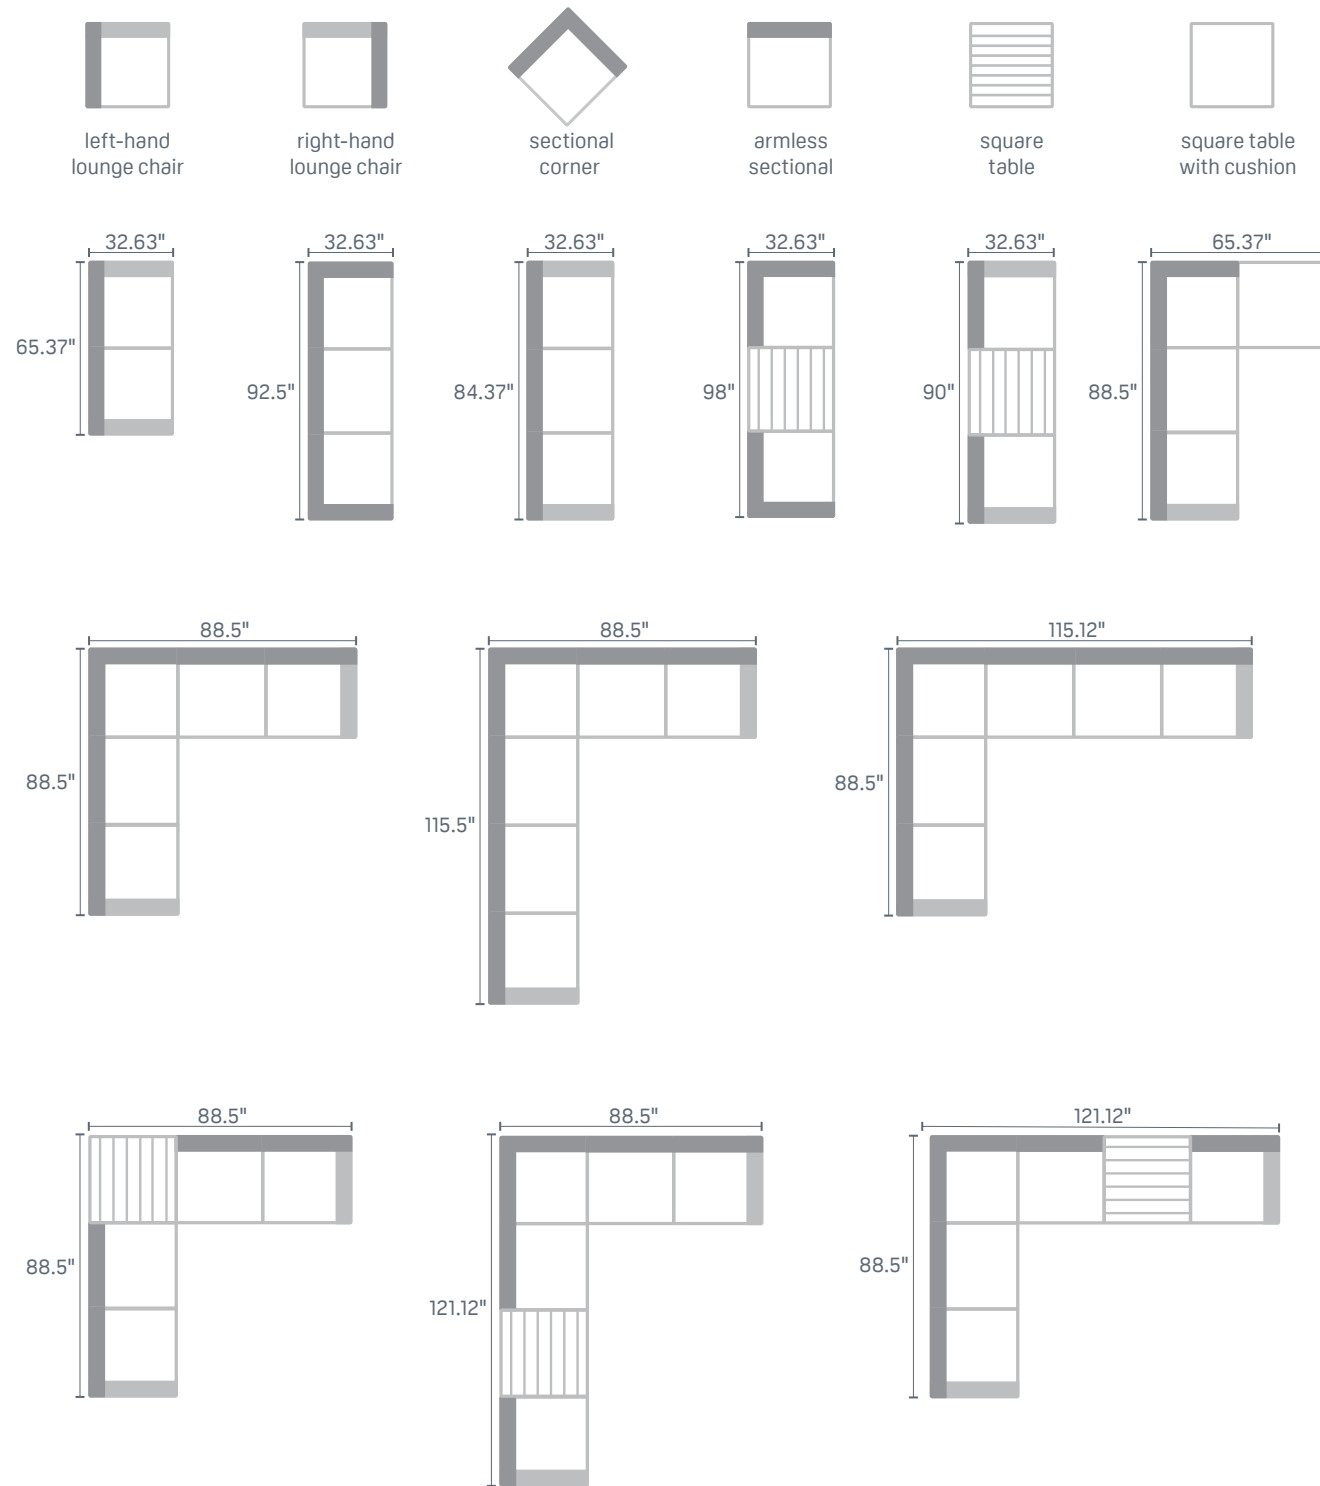

palm beach modular deep seating

suggested furniture configurations