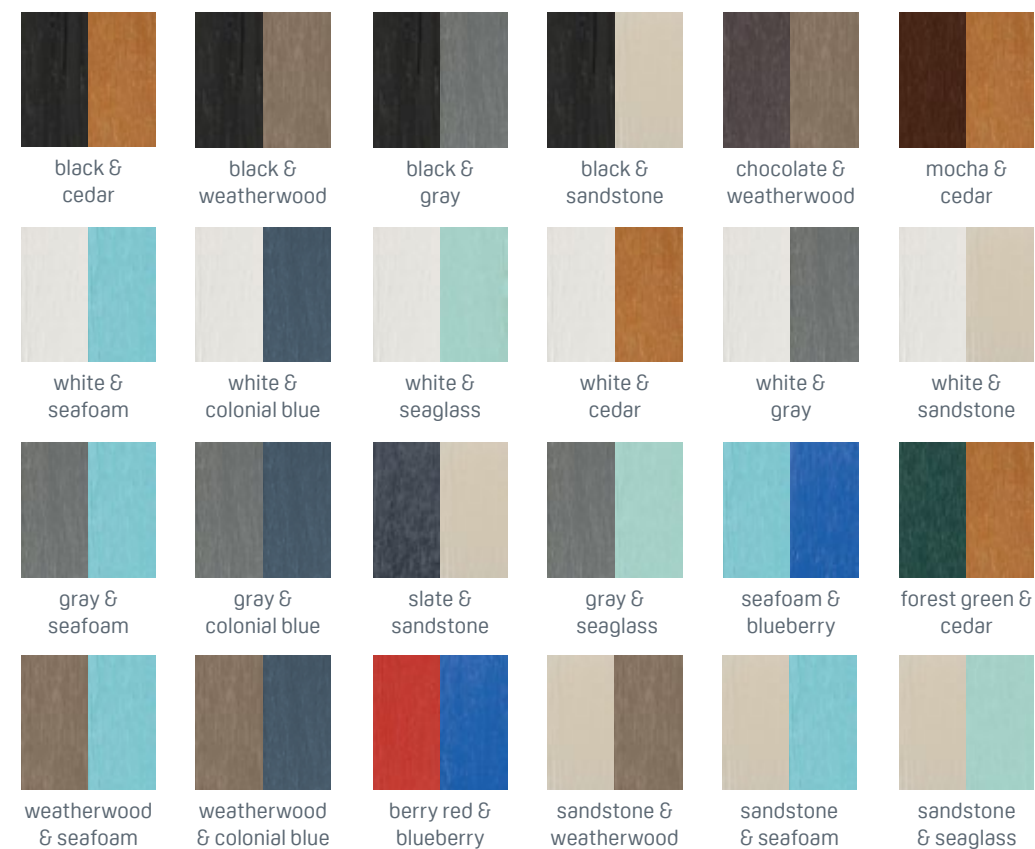

Captivating Color

Nothing captures your personal style like the perfect color. That's why Breezesta offers the largest, exclusive color selection of recycled poly in the industry. Choose from 20 unique earthy, tropical, and primary colors - and everyone of them "green."

Our most recent irresistible color launches, Seaglass and Lagoon are quickly becoming new favorites! Seaglass is soothing, tranquil, and sophisticated, reminiscent of a relaxing spa environment, while Lagoon is mysterious and vibrant, calling to mind a private beach paradise with hypnotic turquoise waters. Both colors are sure to be new favorites!

Do you enjoy the freedom to choose with no limitation? Breezesta offers the most extensive mix-and-match color combinations of any outdoor poly furniture manufacturer. You can pick any 2 colors together – we call it multi-color. For color pairing inspiration, review our top selling color combinations below for the one that suits your vision of your outdoor space.

How to Order Custom Multi-Color Items

1. Select your item.
2. Choose your frame color.
3. Choose your seat/back slats color or your tabletop color.

Popular Color Combinations