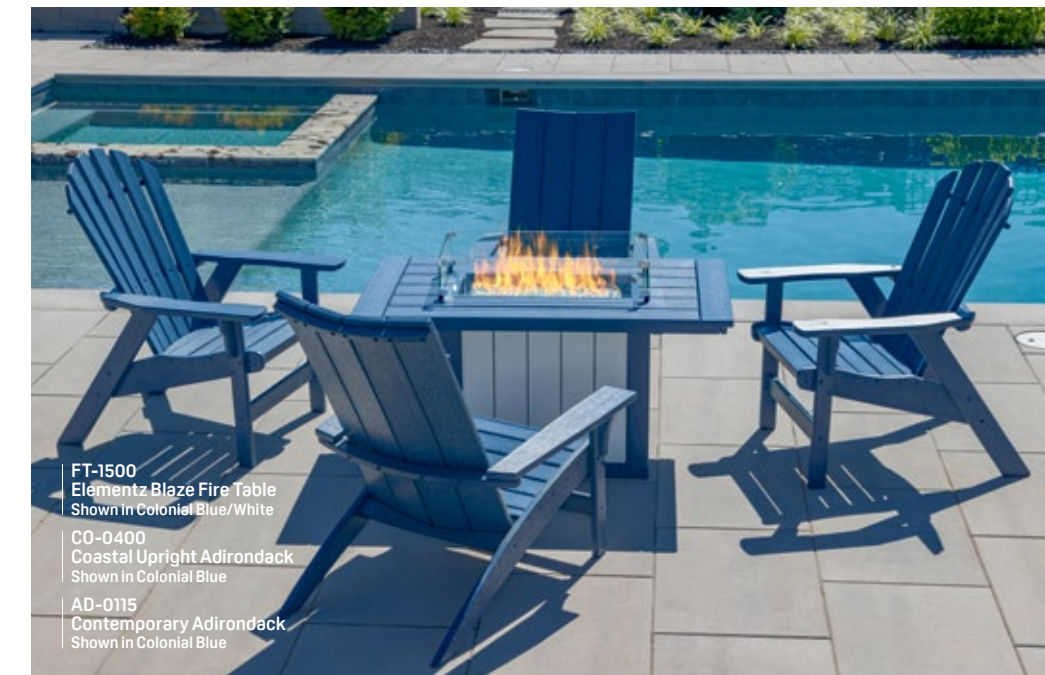

New for 2022 elementz blaze

Introducing the new “golden ratio” fire table, designed to be the most aesthetically appealing rectangular shape based on the principles of geometry. It is suitable for smaller spaces without sacrificing function. For your dining pleasure, full size dinner plates fit on the ends while other 7” plates, bowls, platters, or pitchers can be placed on the long sides. At conversation height, this is another versatile entertaining table that pairs with any of our deep seating, adirondack, or other chat chairs.

Includes a 55,000 BTU burner unit, control panel, tempered glass guard, clear, fire-glass beads (10 lbs), a premium polyester table cover, and even a natural gas converter. It features a user-friendly, wheeled, pull-out drawer that can hold an upright propane tank. A glass burner cover to keep debris out is sold separately.