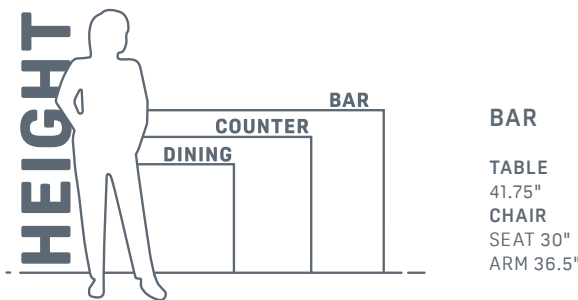

408 **AV-0605**
Avanti Captain's Bar Chair (right)
48"h x 19"d x 20.5"w — 38 lbs —
30" seat height — 36.5" arm height

962 **CO-0300**
Coastal Swivel Bar Chair
51"h x 25"d x 29"w — 76 lbs —
28.5" seat height
Cushion CU-0104